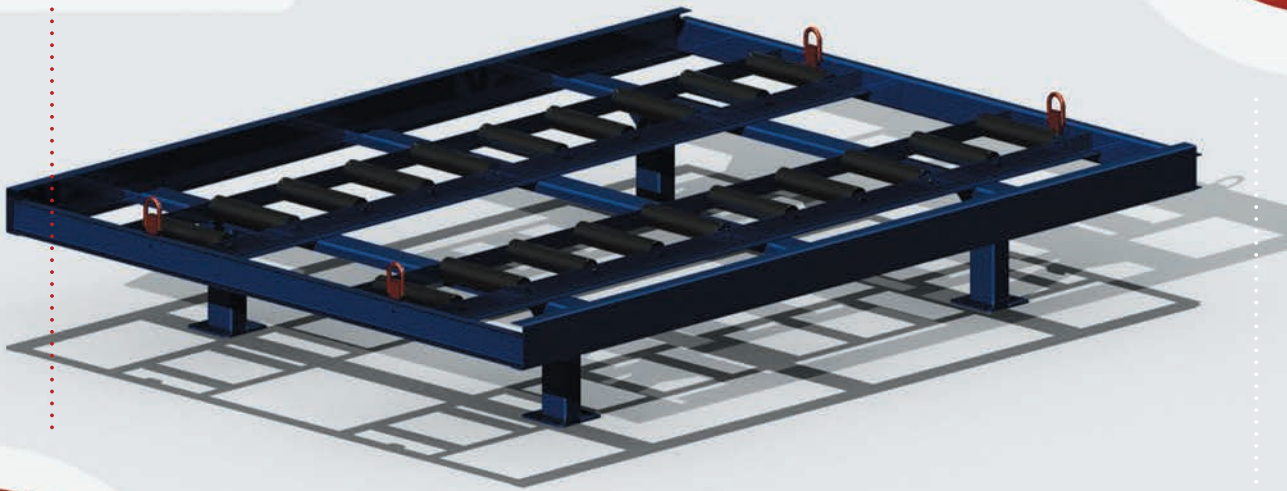

PALLET STATIC STORAGE STAND (PALLET STACKER)

LINEMA PSM-08

MAIN NOTES

- Are suitable for stocking of ULD containers/pallets up to the base plate size of 2438 x 3175 mm (96"x125")
- Pallet stands are suitable empty as well as fully loaded ULD containers/pallets up to their maximum gross weight 7 000 kg.
- Pallet racks have a light structure.
- The reference platform height is 508mm/20", which makes the racks compatible with all GSE handling equipment (containers dollies, pallet trailers, highlift loaders, etc.)
- The pallet racks are completed with adjustable legs for levelling and elimination of terrain unevenness.
- The pallet racks can be connected into rows and create rackfield.
- LINEMA PSM08 meets all IATA AHM requirements.

CAPACITY PARAMETERS

WEIGHT APPROX.	525 kg
WEIGHT CAPACITY	1 000 kg
SIZE OF ROLLERS	80 x 600 mm